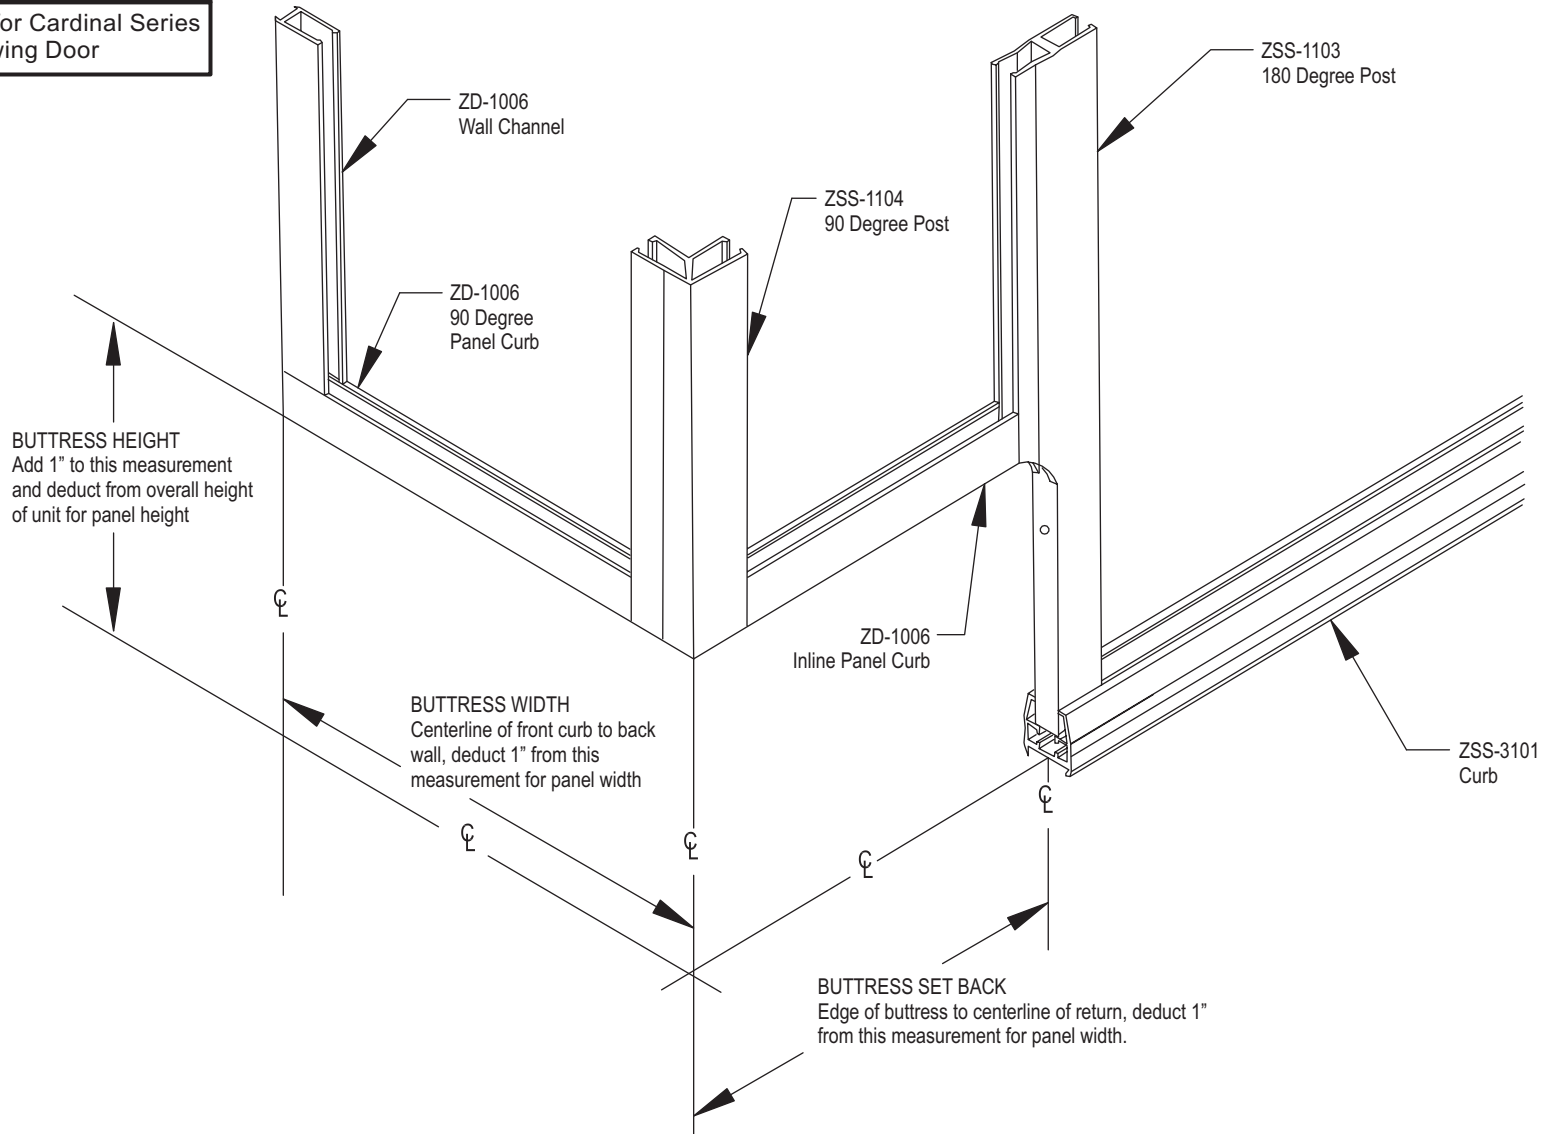

**INSTALLATION INSTRUCTIONS**

MODEL: **CD 90-38/48 Buttress**

Buttress Application for Cardinal Series  
Continuous Hinge Swing Door

When ordering repair parts, please  
provide the following information:

1. Model Number
2. Part Number
3. Part Description
4. Finish Color

This page intentionally left blank